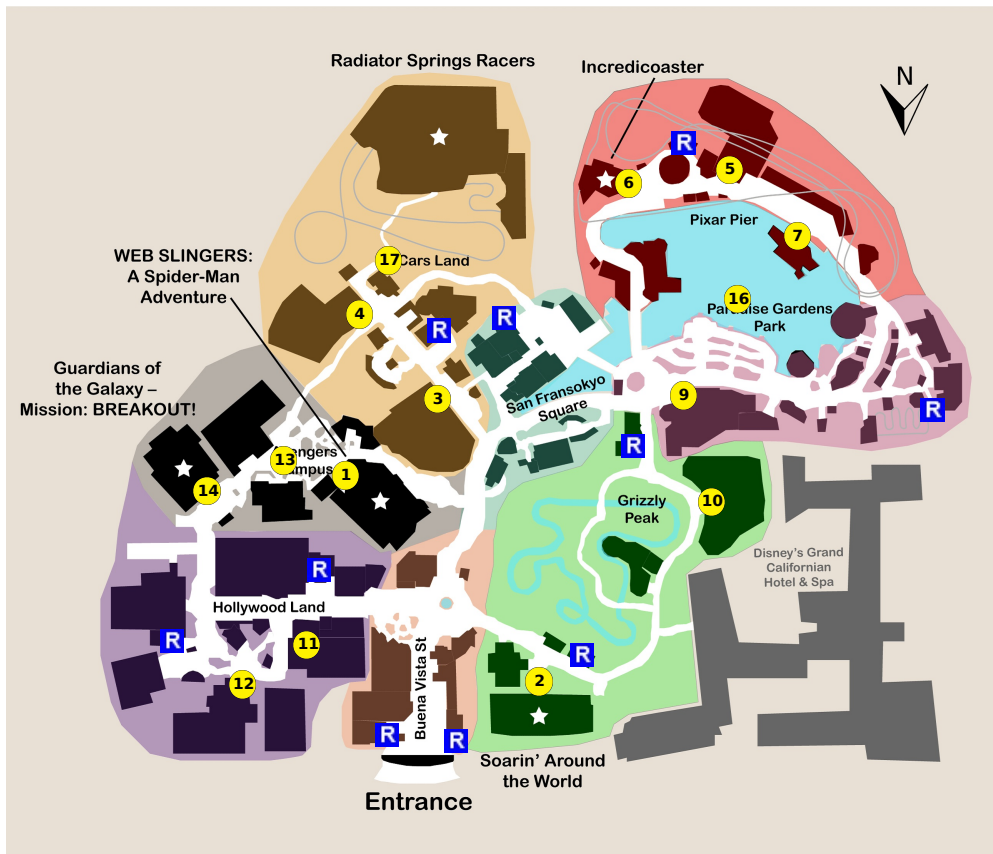

and lots more, subscribe at <https://touringplans.com/join>.

PARK
Disney California
Adventure Park

Starts at Main
Entrance

A Premium Touring Plan from
TouringPlans.com
Viewed on May 13, 2024

PLAN SUMMARY

This plan is designed for families that include adults, teens, small children, and seniors. It includes the best family attractions in Disney California Adventure like Soarin' Around the World, Radiator Springs Racers and more.

Your Plan Steps

STEP

1) WEB SLINGERS: A Spider-Man Adventure

2) Soarin' Around the World

3) Mater's Junkyard Jamboree

4) Luigi's Rollickin' Roadsters

5) Toy Story Midway Mania!

6) Incredicoaster

7) Pixar Pal-A-Round - Non Swinging

8) Eat lunch

**** Staying inside the park**

9) The Little Mermaid ~ Ariel's Undersea Adventure

10) Redwood Creek Challenge Trail

11) Mickey's PhilharMagic

12) Monsters, Inc. Mike & Sulley to the Rescue!

13) The Amazing Spider-Man!

Showtimes: 2:20pm, 2:50pm, 3:30pm, 4:10pm

14) Guardians of the Galaxy - Mission: BREAKOUT!

15) Eat dinner

**** Staying inside the park**

16) World of Color

Showtimes: 8:30pm, 9:45pm