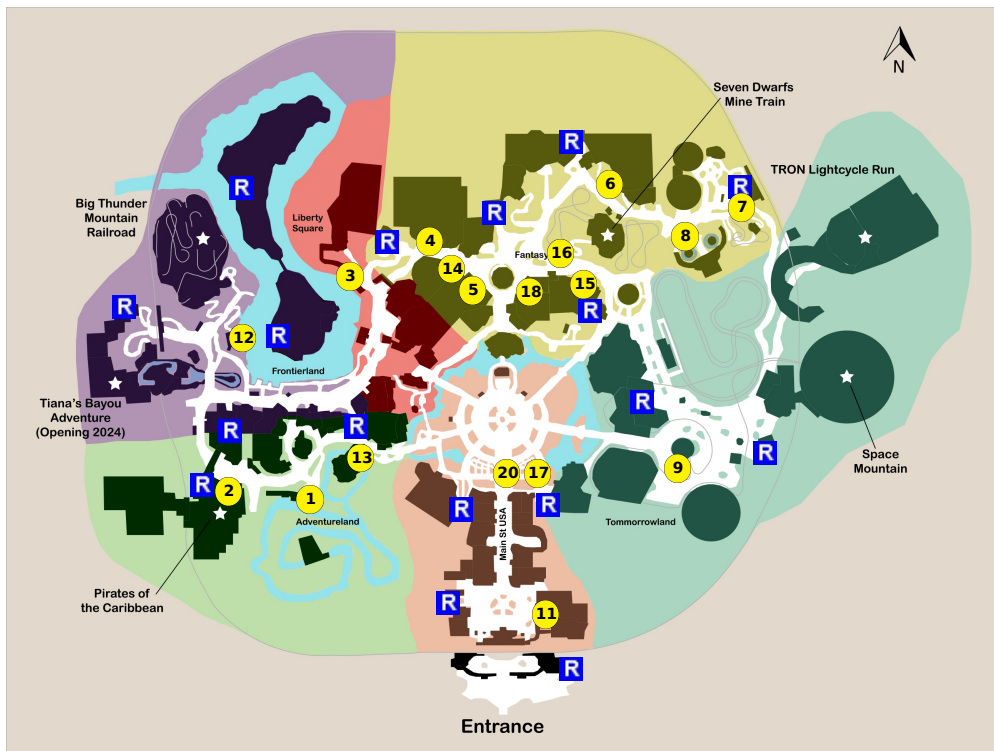

and lots more, subscribe at <https://touringplans.com/join>.

**PARK**  
Magic  
Kingdom

Use Early Theme Park  
Entry

**A Premium Touring Plan from**  
**TouringPlans.com**  
*Viewed on May 12, 2024*

### PLAN SUMMARY

This plan represents a compromise between the observed tastes of adults and those of younger children.

**8) Dumbo the Flying Elephant**

**9) Buzz Lightyear's Space Ranger Spin**

**10) Rest**

**\*\* Staying inside the park**

**Notes:** *Eat lunch.*

**11) Meet Mickey at Town Square Theater**

**12) Tom Sawyer Island**

**Notes:** *In Frontierland, take the raft over to Tom Sawyer Island. Allow at least 30 minutes to explore the island, Fort Langhorn, and the barrel bridges.*

**13) Swiss Family Treehouse**

**14) Peter Pan's Flight**