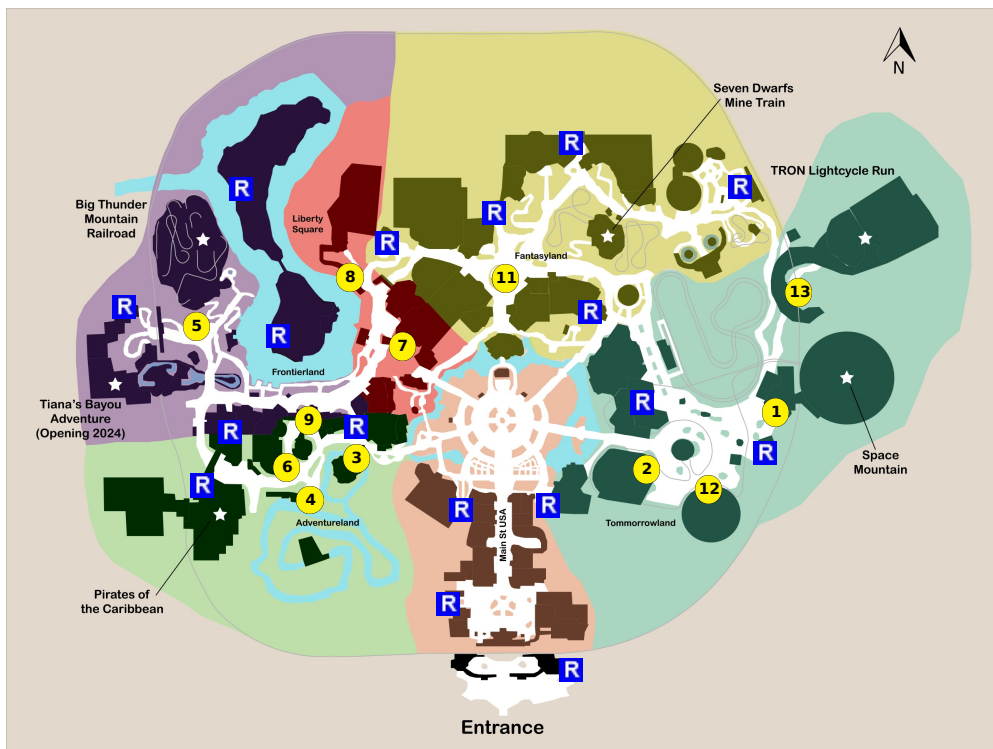

and lots more, subscribe at <https://touringplans.com/join>.

**PARK**  
Magic Kingdom

**A Premium Touring Plan from TouringPlans.com**  
*Viewed on May 12, 2024*

### PLAN SUMMARY

From the Unofficial Guide book. This plan takes advantage of early-morning touring. Each day, you should complete the structured part of the plan by about 4 p.m. This leaves plenty of time for live entertainment. If the park is open late (after 8 p.m.), consider returning to your hotel at mid-day for a swim and a nap. Eat an early dinner outside Walt Disney World and return refreshed to enjoy the park's nighttime festivities. Attractions include the new Seven Dwarfs Mine Train, Under the Sea: Journey of the Little Mermaid, and more, plus classics like Space Mountain, and Peter Pan's Flight.

## Your Plan Steps

**STEP**

**1) Space Mountain**

**2) Buzz Lightyear's Space Ranger Spin**

**3) Swiss Family Treehouse**

**Notes:** *Explore the Swiss Family Treehouse.*

**4) Jungle Cruise**

**5) Big Thunder Mountain Railroad**

**Notes:** *See the Country Bear Jamboree in Frontierland.*

**10) Rest**

**\*\* Staying inside the park**

**Notes:** *Eat a late lunch*

**11) Prince Charming Regal Carrousel**

**12) Walt Disney's Carousel of Progress**