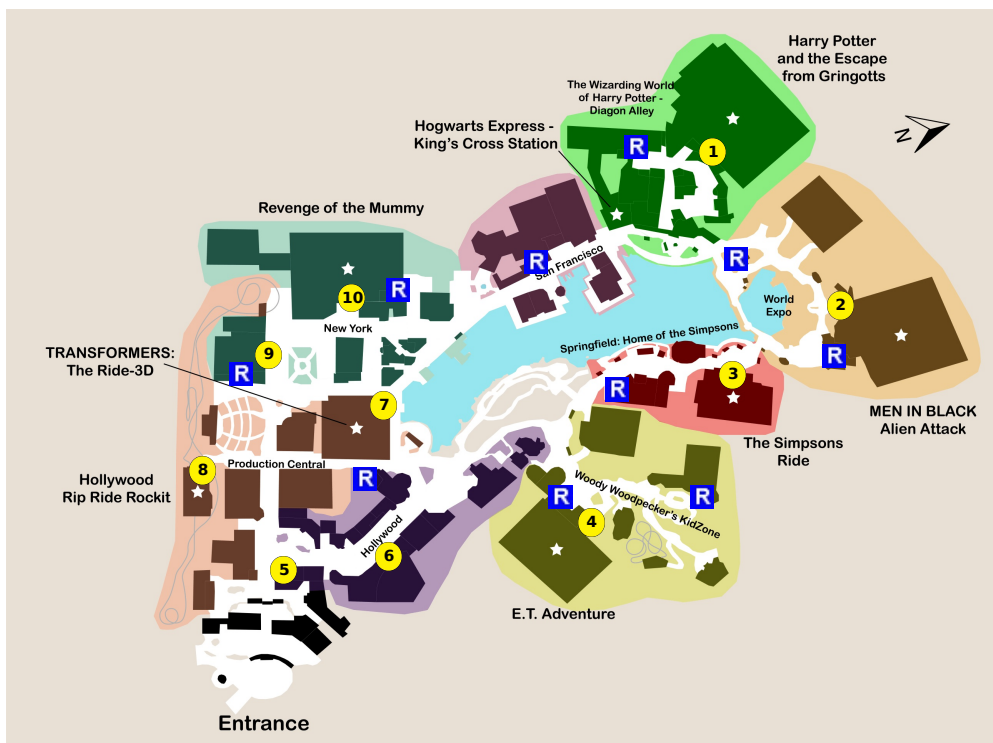

and lots more, subscribe at <https://touringplans.com/join>.

PARK
Universal Studios Florida Starts at Hogwarts Express Arrival

A Premium Touring Plan from TouringPlans.com
Viewed on May 13, 2024

PLAN SUMMARY

This plan covers The Wizarding World of Harry Potter and other major attractions in both Universal Orlando parks. Requires a Park-to-Park ticket.

PLAN SUMMARY

This is part 2 of the Universal Orlando Highlights 1-Day/2-Park plan. Use this plan upon arriving at Universal Studios Florida on the Hogwarts Express, and select "Hogwarts Express Arrival." Set your plan start time to the Hogwarts Express departure time as determined by Part 1. Resume the other part upon returning to Islands of Adventure. Two plans comprise the "Universal Orlando Highlights One-Day/Two-Park Plan with Early Entry": Part 1 at IOA This Plan (Part 2 at USF)

Your Plan Steps

STEP

1) Harry Potter and the Escape from Gringotts

2) MEN IN BLACK Alien Attack

3) The Simpsons Ride

4) E.T. Adventure

5) TODAY Cafe

6) The Bourne Stuntacular

Showtimes: 10:30am, 11:15am, 12:00pm, 1:00pm, 1:45pm, 2:30pm, 3:45pm, 4:30pm, 5:15pm, 6:30pm, 7:15pm

7) Transformers: The Ride-3D

8) Hollywood Rip Ride Rockit

9) Race Through New York Starring Jimmy Fallon