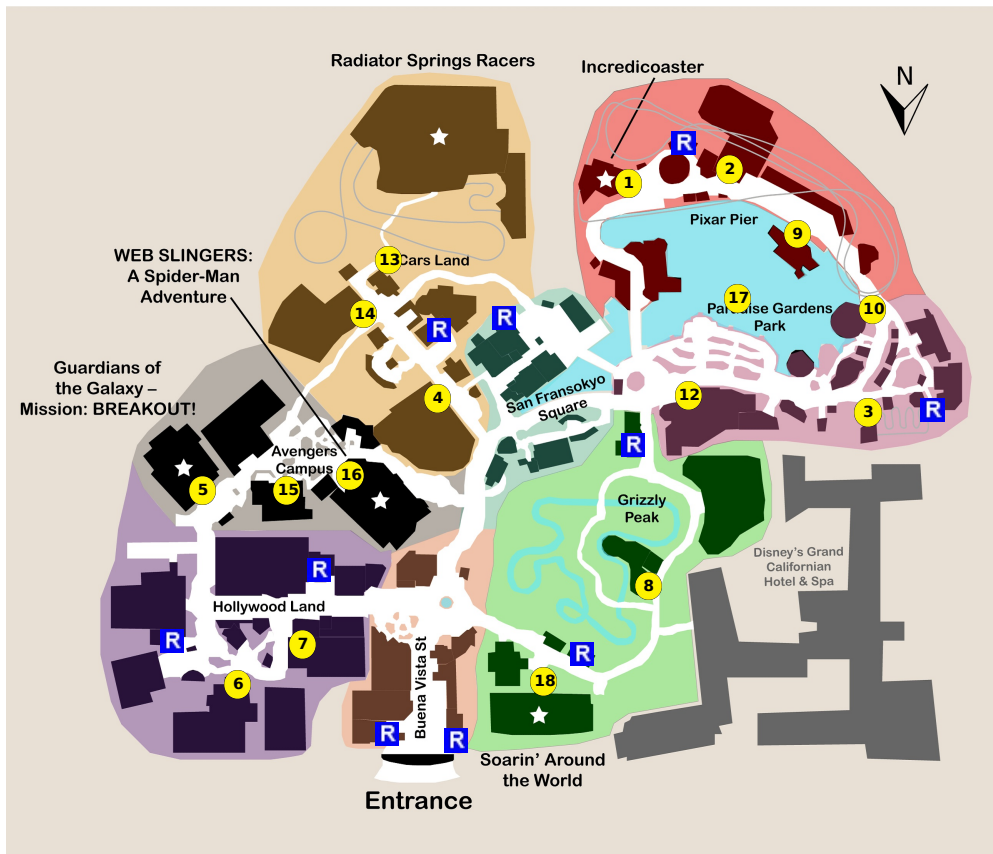

and lots more, subscribe at <https://touringplans.com/join>.

PARK
Disney California
Adventure Park

Starts at Main
Entrance

A Premium Touring Plan from
TouringPlans.com
Viewed on May 11, 2024

PLAN SUMMARY

This touring plan assumes a willingness to experience all rides. If the plan calls for you to experience an attraction that does not interest you, simply skip it and proceed with the plan. Height and age requirements apply to many attractions. If you have kids who aren't eligible to ride, try switching off.

Your Plan Steps

STEP

1) Incredicoaster

2) Toy Story Midway Mania!

3) Goofy's Sky School

4) Mater's Junkyard Jamboree

5) Guardians of the Galaxy - Mission: BREAKOUT!

6) Monsters, Inc. Mike & Sulley to the Rescue!

7) Mickey's PhilharMagic

8) Grizzly River Run

9) Pixar Pal-A-Round - Swinging

10) Silly Symphony Swings - Single

11) Rest

**** Staying inside the park**

Notes: *Eat lunch. You should be near Boardwalk Pizza & Pasta, Paradise Garden Grill, or Corndog Castle.*

12) The Little Mermaid ~ Ariel's Undersea Adventure

13) Radiator Springs Racers

Notes: *This part of the plan leaves ample time to wait in line for Radiator Springs Racers. If you don't feel like waiting, consider using the single rider line to save time.*