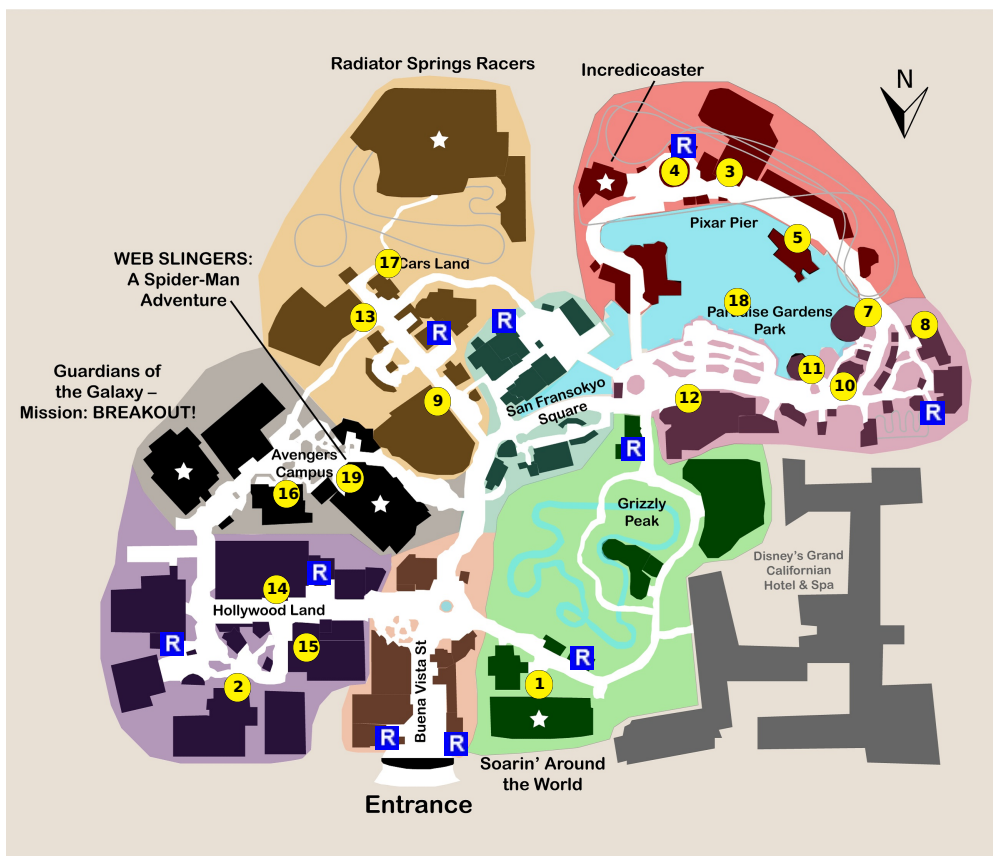

and lots more, subscribe at <https://touringplans.com/join>.

PARK
Disney California
Adventure Park

Starts at Main
Entrance

A Premium Touring Plan from
TouringPlans.com
Viewed on May 12, 2024

PLAN SUMMARY

This touring plan is for parents with children 40" tall and smaller. If the plan calls for you to experience an attraction that does not interest you, simply skip it and proceed with the plan. If you have kids who aren't eligible to ride, try switching off.

Your Plan Steps

STEP

1) Soarin' Around the World

2) Monsters, Inc. Mike & Sulley to the Rescue!

3) Toy Story Midway Mania!

4) Jessie's Critter Carousel

5) Pixar Pal-A-Round - Non Swinging

6) Inside Out Emotional Whirlwind

7) Silly Symphony Swings - Tandem

8) Boardwalk Pizza & Pasta

9) Mater's Junkyard Jamboree

10) Jumpin' Jellyfish

11) Golden Zephyr

12) The Little Mermaid ~ Ariel's Undersea Adventure

13) Luigi's Rollickin' Roadsters

15) Mickey's PhilharMagic

16) Pym Test Kitchen

17) Radiator Springs Racers

18) World of Color

Showtimes: 9:00pm, 10:30pm

19) WEB SLINGERS: A Spider-Man Adventure