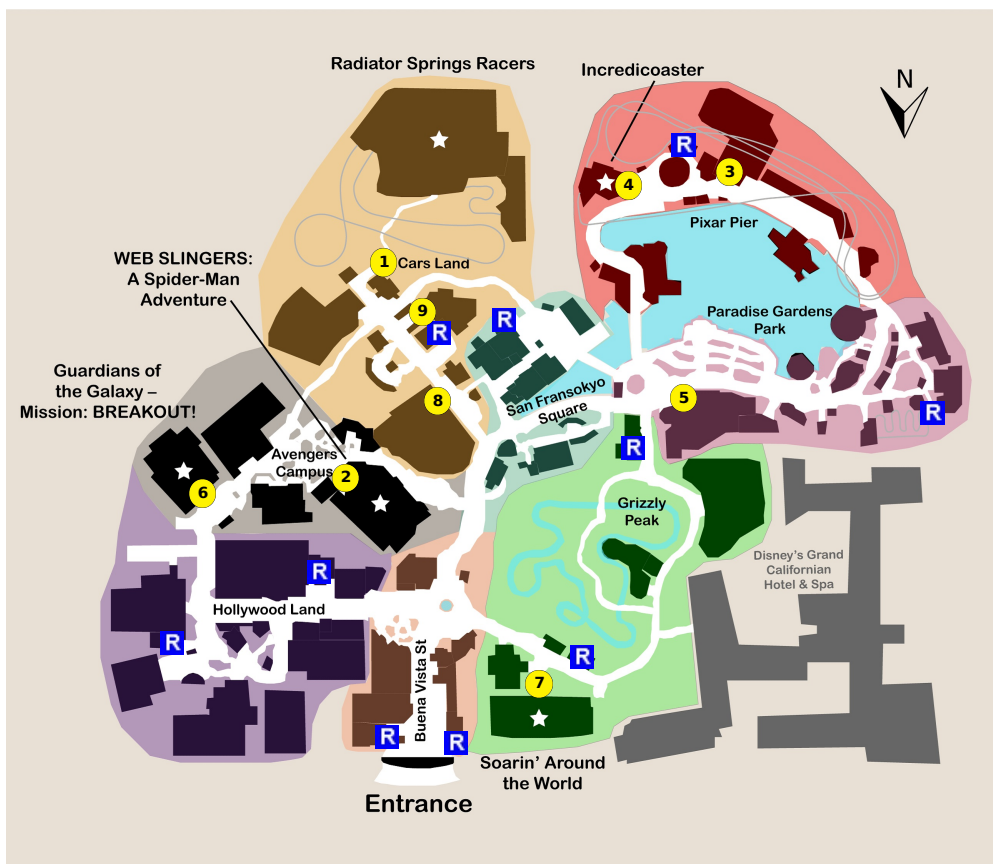

and lots more, subscribe at <https://touringplans.com/join>.

**PARK**  
Disney California  
Adventure Park

Starts at Main  
Entrance

**A Premium Touring Plan from  
TouringPlans.com**  
*Viewed on May 12, 2024*

### **PLAN SUMMARY**

This plan is for groups who wish to visit both Disneyland and Disney California Adventure in one day. Most of the major/must see attractions are included for each park. The plan starts you off in DCA with Radiator Springs Racers, switching over to Disneyland in the afternoon, and finishing the night with Disneylands fireworks spectacular. Currently Disneyland Resort requires visitors to wait until 11:00 AM to park hop. On busier days some attractions, especially headliners, may need to be skipped. Warning: The one-day, two-parks plan is intense and requires a lot of walking.

### **PLAN SUMMARY**

This is Part 1 of a 1-day plan. See Part 2 at Disneyland.

7) Soarin' Around the World

8) Mater's Junkyard Jamboree

9) Flo's V8 Cafe

*Notes: Eat lunch at Flo's V8 Cafe in Cars Land.*

10) Park hop to Disneyland

**\*\* Leaving the park**

*Notes: Leave DCA and park hop to Disneyland.*