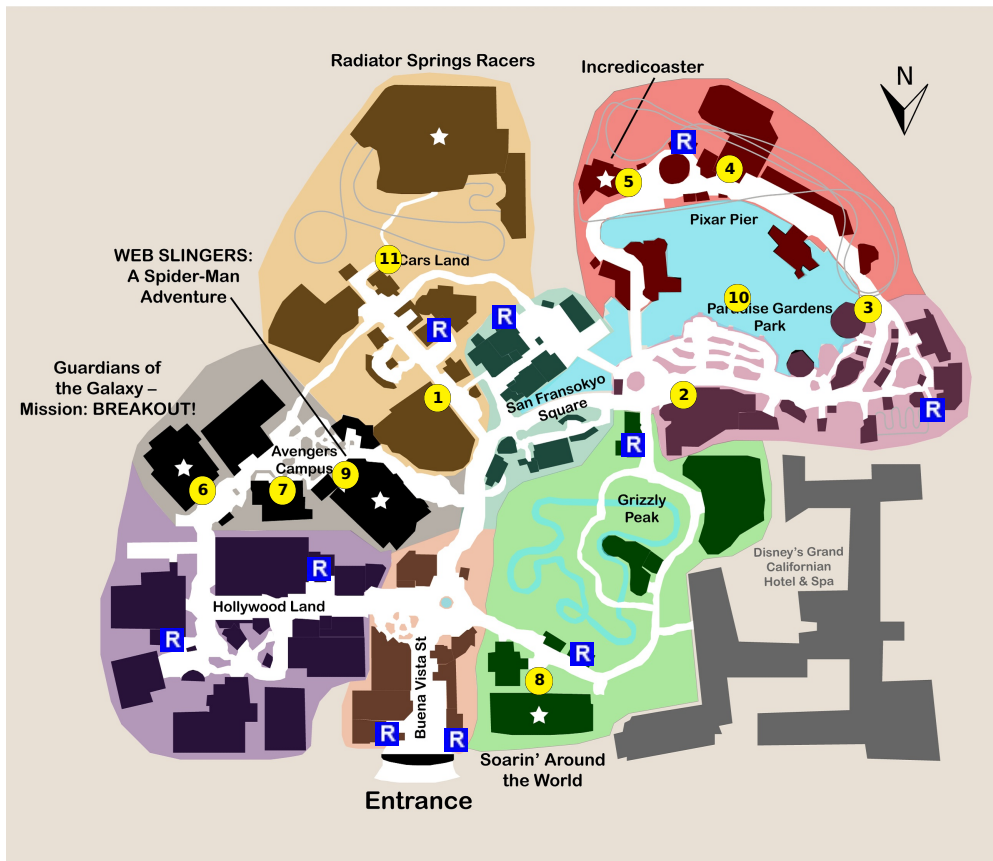

and lots more, subscribe at <https://touringplans.com/join>.

PARK
Disney California
Adventure Park

Starts at Main
Entrance

**A Premium Touring Plan from
TouringPlans.com**
Viewed on May 11, 2024

PLAN SUMMARY

This plan is for groups who wish to visit both Disneyland and Disney California Adventure in one day. Most of the major/must see attractions are included for each park. The plan starts you off in Disneyland with Space Mountain and Matterhorn. Arriving to the park early to rope drop is critical to completing this plan. The plan hops over to DCA after lunch. Warning: The one-day, two-parks plan is intense and requires a lot of walking. On busier days some attractions, especially headliners, may need to be skipped. Warning: The one-day, two-parks plan is intense and requires a lot of walking. Use the Disneyland app to obtain a virtual queue spot for World of Color at 12:00 pm sharp.

PLAN SUMMARY

This is Part 2 of a 1-day plan. See Part 1 at Disneyland.

Your Plan Steps

STEP

1) Mater's Junkyard Jamboree

2) The Little Mermaid ~ Ariel's Undersea Adventure

3) Silly Symphony Swings - Single

4) Toy Story Midway Mania!

10) World of Color

Showtimes: 9:00pm, 10:15pm

11) Radiator Springs Racers