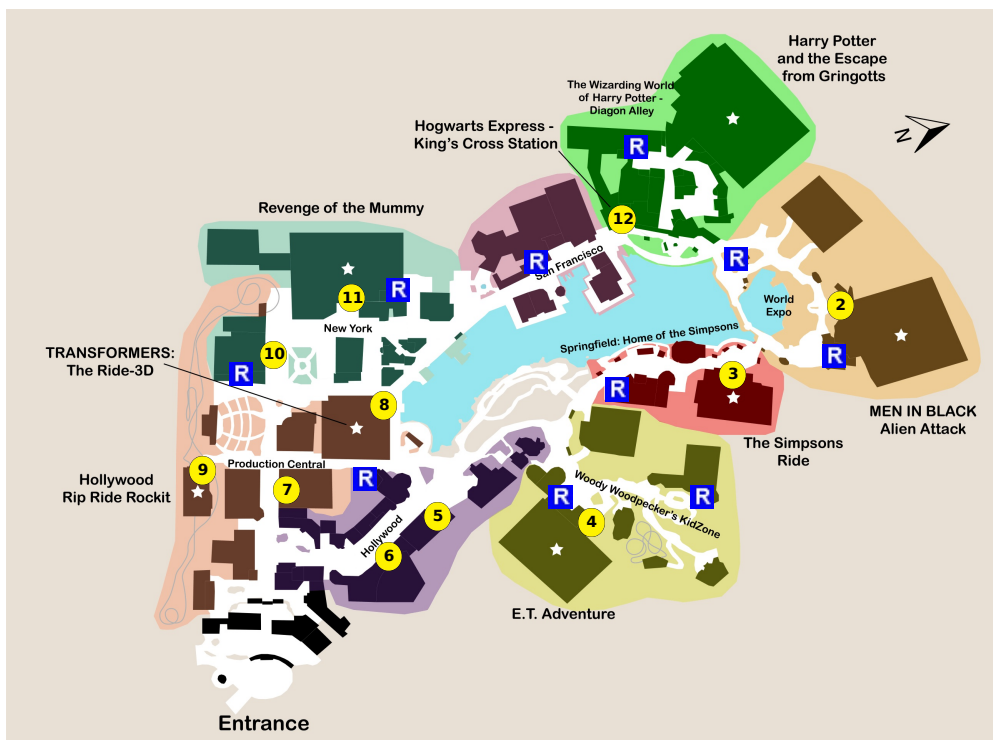

and lots more, subscribe at <https://touringplans.com/join>.

PARK
Universal Studios Florida Starts at Hogwarts Express Arrival

A Premium Touring Plan from TouringPlans.com
Viewed on May 14, 2024

PLAN SUMMARY

This is part 2 of the Universal Orlando Highlights 1-Day/2-Park plan starting in Islands of Adventure. Two touring plans comprise this plan: This plan and Part 1 at IOA

PLAN SUMMARY

Purchase your admission in advance and arrive at the Universal Studios Florida 90-120 minutes before official park opening. Check if any rides or shows are closed, and adjust touring plan. Select "Hogwarts Express Arrival" only if entering The Wizarding World before Early Entry officially begins; otherwise select "Main Entrance." Check vltest.universalorlando.com for Virtual Line reservations for Hagrid's Magical Creatures Motorbike Adventure starting at official park opening; if available, deviate from this plan when it's your turn and return to it after your ride. Alternative Plan (if eligible for Early Park Admission at IOA only): Arrive at IOA 90-120 minutes before official opening. Ride Hagrid's Motorbike Adventure, Forbidden Journey, and Flight of the Hippogriff at IOA when early entry begins, then ride the first Hogwarts Express of the morning to USF and follow this plan. Two plans comprise the "Universal Orlando Highlights One-Day/Two-Park Plan (Starting in IOA) WITH Early Entry": This Plan (Part 2 at USF) Part 1 (at IOA)

Your Plan Steps

STEP

1) **Hogwarts Express - Return Trip to King's Cross**

2) **MEN IN BLACK Alien Attack**

3) **The Simpsons Ride**

4) **E.T. Adventure**

5) **Universal Orlando's Horror Make-Up Show**

Showtimes: 10:00am, 10:45am, 11:30am, 12:30pm, 1:45pm, 2:30pm, 3:15pm, 4:00pm

7) **Illumination's Villain-Con Minion Blast**

8) **Transformers: The Ride-3D**

9) **Hollywood Rip Ride Rockit**

10) **Race Through New York Starring Jimmy Fallon**

11) **Revenge of the Mummy**

12) **Hogwarts Express - King's Cross Station**