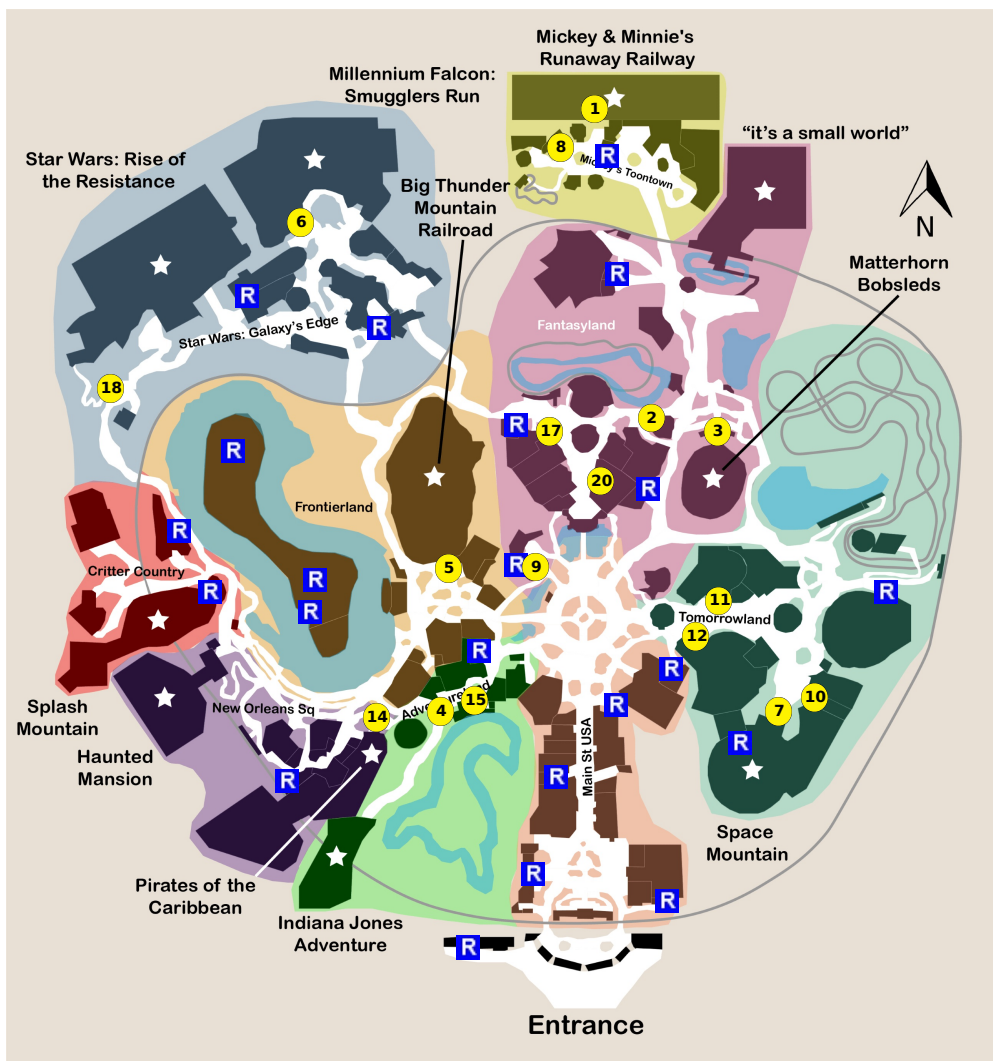

and lots more, subscribe at <https://touringplans.com/join>.

**PARK**  
Disneyland  
Park

Starts at Main  
Entrance

**A Premium Touring Plan from  
TouringPlans.com**  
*Viewed on May 12, 2024*

### **PLAN SUMMARY**

A one-day plan for parents with children ages 8 to 12. It includes every popular attraction with this age group, and sets aside ample time for lunch and dinner.

### STEP

1) Mickey & Minnie's Runaway Railway

2) Mad Tea Party

3) Matterhorn Bobsleds

4) Indiana Jones Adventure

5) Big Thunder Mountain Railroad

6) Millennium Falcon: Smugglers Run

7) Space Mountain

---

**15) Jungle Cruise**

---

**16) Adventureland Treehouse inspired by Walt Disney's Swiss Family Robinson**

---

**17) Red Rose Tavern**

---

**18) Star Wars: Rise of the Resistance**