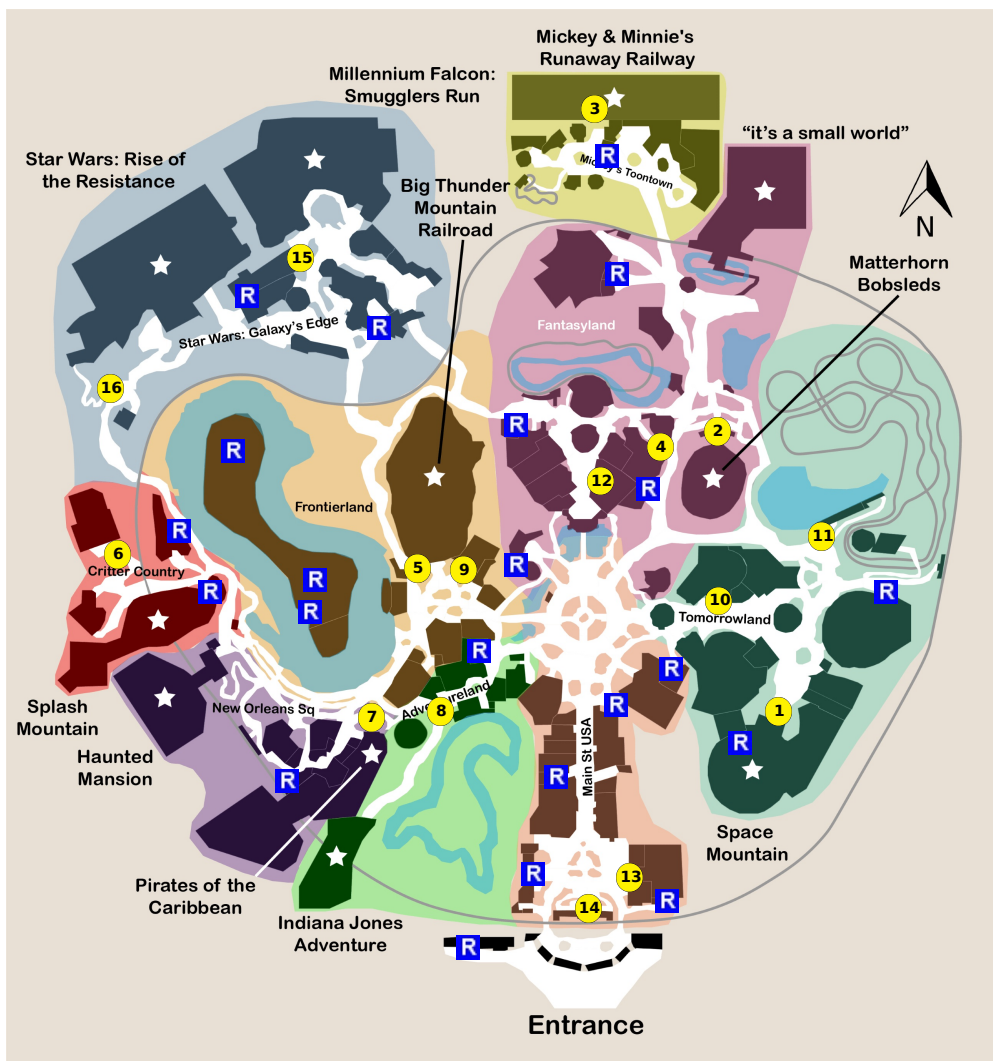

and lots more, subscribe at <https://touringplans.com/join>.

PARK
Disneyland
Park

Starts at Main
Entrance

**A Premium Touring Plan from
TouringPlans.com**
Viewed on May 11, 2024

PLAN SUMMARY

For parties who want to enjoy Disneyland Park at different times of day, including evenings and early mornings.

PLAN SUMMARY

This two-day touring plan is for those visiting Disneyland Park on days when the park is open late (after 8 p.m.). The plan offers morning touring on the first day and late afternoon and evening touring on the other day. If the park closes early, or if you prefer to do all of your touring during the morning and early afternoon, use the Two-Day Touring Plan A.

Your Plan Steps

STEP

1) Space Mountain

2) Matterhorn Bobsleds

3) Mickey & Minnie's Runaway Railway

4) Alice in Wonderland

5) Big Thunder Mountain Railroad

6) The Many Adventures of Winnie the Pooh

13) The Disneyland Story presenting Great Moments with Mr. Lincoln

14) Disneyland Railroad Main Street Station

Notes: *Take a round-trip on the Disneyland Railroad from the Main Street station.*

15) Docking Bay 7 Food and Cargo