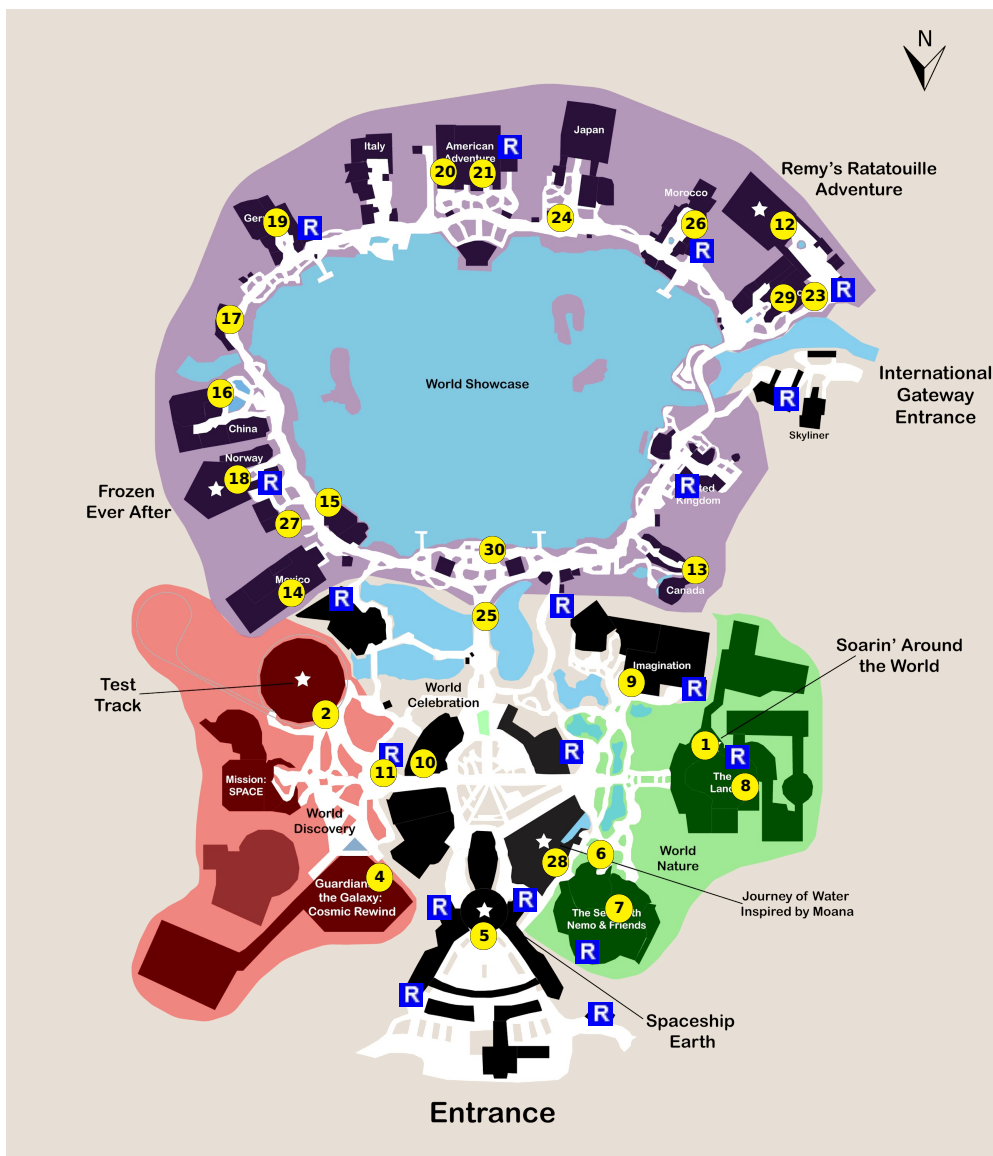

and lots more, subscribe at <https://touringplans.com/join>.

PARK
EPCOT Starts at Main Entrance

A Premium Touring Plan from TouringPlans.com
Viewed on May 11, 2024

PLAN SUMMARY

Experience all attractions in Epcot in a single day. Obtain times for all shows so that you can fit them into your tour. This touring plan includes all current core attractions. To be included in the Ultimate Touring Plan Hall of Fame, send your name(s), tour date, and a cell phone number to ultimate@touringplans.com prior to your tour.

PLAN SUMMARY

As time allows, you may fit bonus attractions into your tour. See the full Epcot Attractions List.

Your Plan Steps

STEP

1) Soarin' Around the World

2) Test Track

3) Mission: SPACE

Notes: Ride Mission: SPACE (either green or orange)

Showtimes: 9:30am, 10:30am, 11:30am, 12:55pm, 1:55pm, 2:55pm

12) Remy's Ratatouille Adventure
13) Canada Far and Wide in Circle-Vision 360
14) Gran Fiesta Tour Starring The Three Caballeros
15) Mariachi Cobre Showtimes: 11:30am, 12:15pm, 1:00pm, 1:45pm, 2:30pm, 4:15pm, 5:00pm
16) Reflections of China
17) Outpost
18) Frozen Ever After
19) Germany Pavilion
20) Voices of Liberty Showtimes: 11:15am, 12:00pm, 12:45pm, 1:30pm, 2:15pm, 3:00pm, 3:45pm
21) The American Adventure Showtimes: 11:45am, 12:30pm, 1:15pm, 2:00pm, 2:45pm, 3:30pm, 4:30pm, 5:30pm, 6:30pm, 7:30pm
22) Friendship Boats
23) Beauty and the Beast Sing-Along
24) Maturiza Showtimes: 11:00am, 12:00pm, 1:00pm, 2:00pm, 3:00pm, 4:00pm, 4:45pm
25) DuckTales World Showcase Adventure
26) Morocco Pavilion
27) Meet Anna and Elsa at Royal Sommerhus
28) Journey of Water, Inspired by Moana
29) Impressions de France Notes: Shows normally only first thing in the morning or at night. Beauty and the Beast Sing-a-long plays in this location during the day.
30) Luminous The Symphony of Us Showtime: 9:00pm